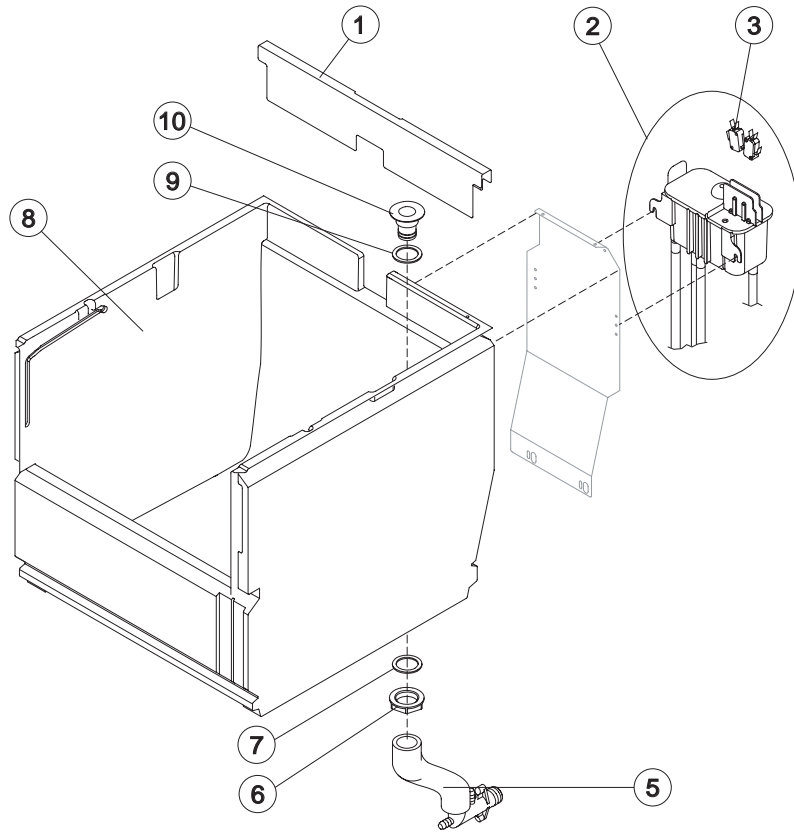

GB 601

SHELL ASSY

Ref.	Spare Description	Code
1	Left Side Panel	C221525
2	Top Assembly	C221527
3	Rear Panel	21422
4	Right Side Panel	C221524
5	Bulbe-holder Pipe	20521
6	Foot	10557
7	Front Grid Panel	C221526
8	Frame + Grid & Filter	C10205
9*	Filtering Panel	18106
10	Door Assy	C10713

Rev. 01 - 20/01/2015

Common Parts

Ref.	Spare Description	Code
2	Compressor	231003
3	Vacuum-Charge Valve Body	14007
4*	Vacuum-Charge Valve Device	14005
5*	Vacuum-Charge Valve Plug	14006
8*	Molecular Drier	14009

Ref.	Spare Description	Code
1	Insulating Cap	18170
2	Closing Disk	22825
3	Seeger	20043
4	Stainless Steel Screw	20663
5	Shimming Disk	22826
6	Self-Lubricating Disk	20631
7	Stainless Steel Thrust Bearing	20686
8	OR Gasket 3087	20688
9	Ice Breaker	20626
10	Auger	201093
11	Ceramic Seal	20937
12	Insulated Evaporator	C11203
13	OR Gasket 3162 NBR70	20429
14	Reduction Ring	20785
15	Stainless Steel Bearing	20782
16	Flange	20629
17	Joint	D20784
18	Evaporator Assy	C11196
19	Insulating Cap	18245