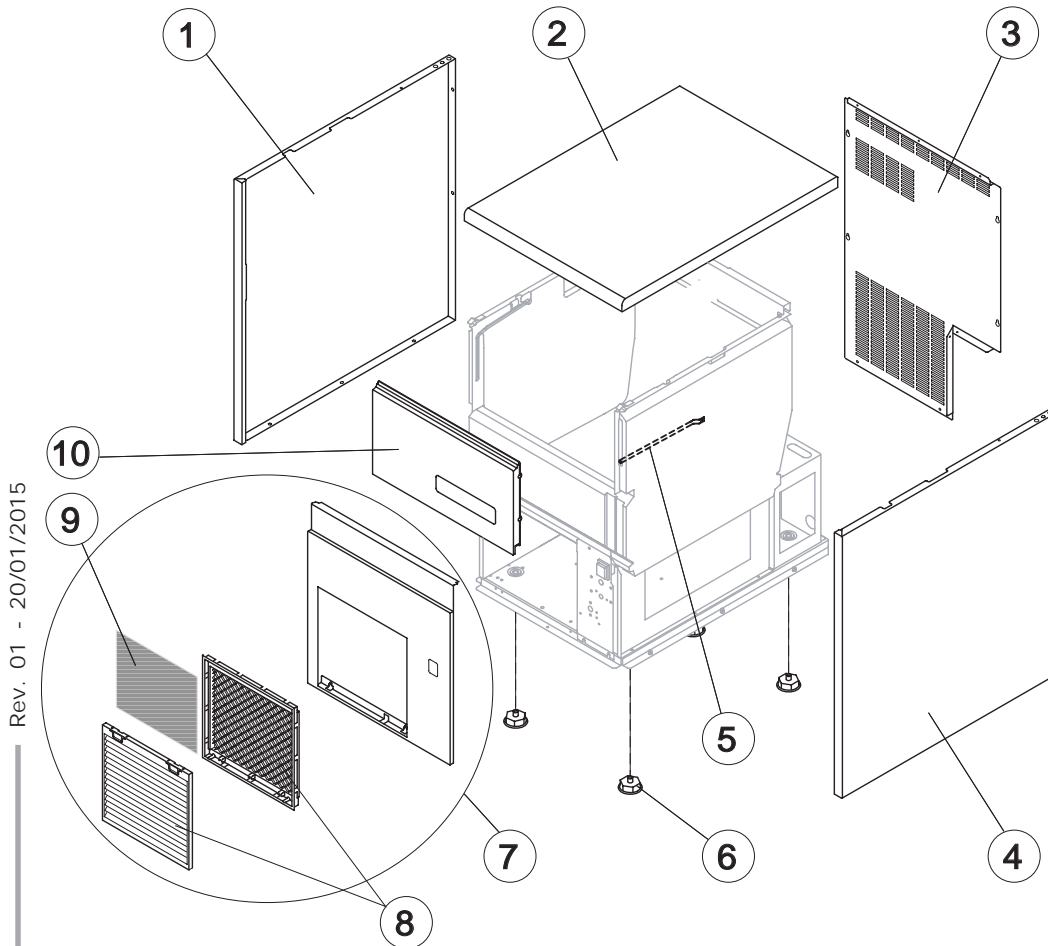

GB 601

LIST OF THE EXPLODED VIEWS

SHELL ASSY

COOLING SYSTEM

EVAPORATOR

HYDRAULIC CIRCUIT

ELECTRIC PARTS

Rev. 01 - 20/01/2015

GB 601

SHELL ASSY

Ref.	Spare Description	Code
1	Left Side Panel	C221525
2	Top Assembly	C221527
3	Rear Panel	21422
4	Right Side Panel	C221524
5	Bulbe-holder Pipe	20521
6	Foot	10557
7	Front Grid Panel	C221526
8	Frame + Grid & Filter	C10205
9*	Filtering Panel	18106
10	Door Assy	C10713

Rev. 01 - 20/01/2015

Common Parts

Ref.	Spare Description	Code
2	Compressor	231003
3	Vacuum-Charge Valve Body	14007
4*	Vacuum-Charge Valve Device	14005
5*	Vacuum-Charge Valve Plug	14006
8*	Molecular Drier	14009