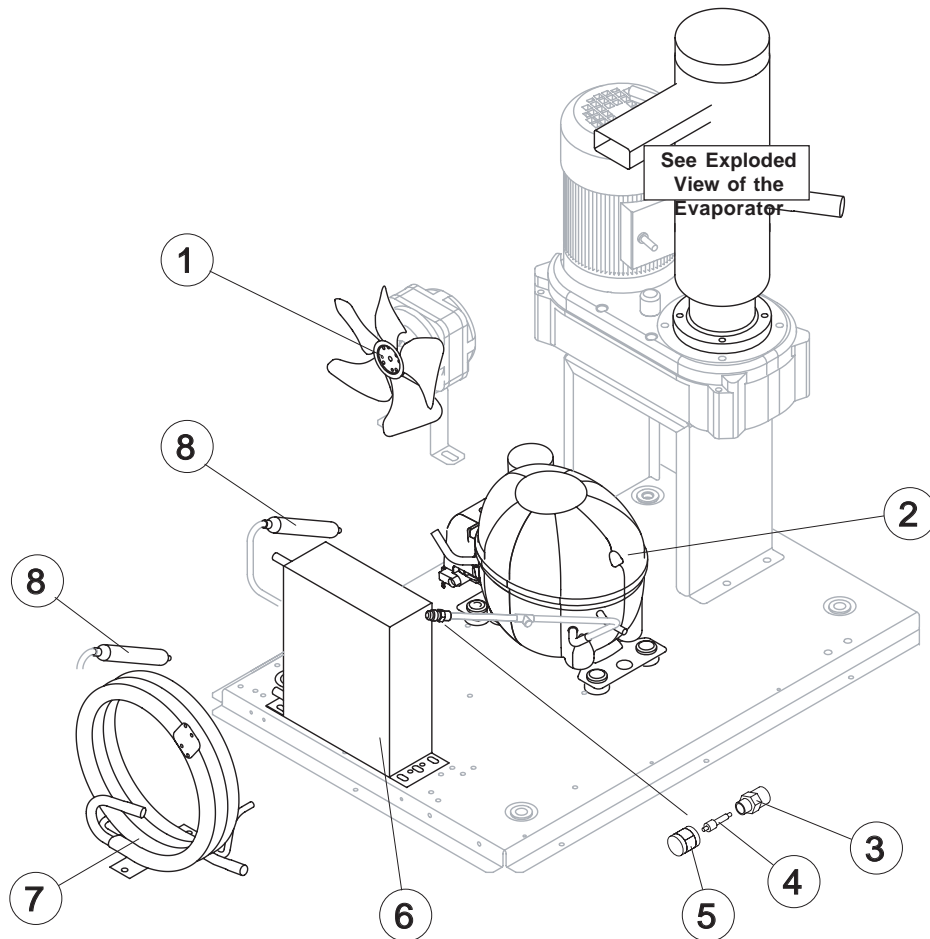

GB 601

LIST OF THE EXPLODED VIEWS

SHELL ASSY

COOLING SYSTEM

EVAPORATOR

HYDRAULIC CIRCUIT

ELECTRIC PARTS

Rev. 01 - 20/01/2015

GB 601

SHELL ASSY

Ref.	Spare Description	Code
1	Left Side Panel	C221525
2	Top Assembly	C221527
3	Rear Panel	21422
4	Right Side Panel	C221524
5	Bulbe-holder Pipe	20521
6	Foot	10557
7	Front Grid Panel	C221526
8	Frame + Grid & Filter	C10205
9*	Filtering Panel	18106
10	Door Assy	C10713

Rev. 01 - 20/01/2015

Common Parts

Ref.	Spare Description	Code
2	Compressor	231003
3	Vacuum-Charge Valve Body	14007
4*	Vacuum-Charge Valve Device	14005
5*	Vacuum-Charge Valve Plug	14006
8*	Molecular Drier	14009