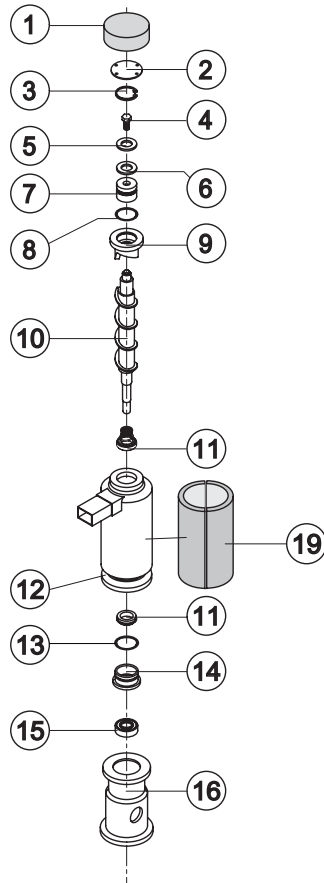

GB 601

SHELL ASSY

Ref.	Spare Description	Code
1	Left Side Panel	C221525
2	Top Assembly	C221527
3	Rear Panel	21422
4	Right Side Panel	C221524
5	Bulbe-holder Pipe	20521
6	Foot	10557
7	Front Grid Panel	C221526
8	Frame + Grid & Filter	C10205
9*	Filtering Panel	18106
10	Door Assy	C10713

Rev. 01 - 20/01/2015

Common Parts

Ref.	Spare Description	Code
2	Compressor	231003
3	Vacuum-Charge Valve Body	14007
4*	Vacuum-Charge Valve Device	14005
5*	Vacuum-Charge Valve Plug	14006
8*	Molecular Drier	14009

Ref.	Spare Description	Code
1	Insulating Cap	18170
2	Closing Disk	22825
3	Seeger	20043
4	Stainless Steel Screw	20663
5	Shimming Disk	22826
6	Self-Lubricating Disk	20631
7	Stainless Steel Thrust Bearing	20686
8	OR Gasket 3087	20688
9	Ice Breaker	20626
10	Auger	201093
11	Ceramic Seal	20937
12	Insulated Evaporator	C11203
13	OR Gasket 3162 NBR70	20429
14	Reduction Ring	20785
15	Stainless Steel Bearing	20782
16	Flange	20629
17	Joint	D20784
18	Evaporator Assy	C11196
19	Insulating Cap	18245

Common Parts

Ref.	Spare Description	Code
1	Cover for Ice Exhaust	221528
2*	Double Switch Basin Assembly	C10719
3	Microswitch	23055
6	Bin Discharge Nut	10096
7	Semirigid Polyethylene Gasket	13007
8	Foamed Cabinet Assy	C11200
9	Silicone Gasket	13006
10	Water Outlet Nipple	10007